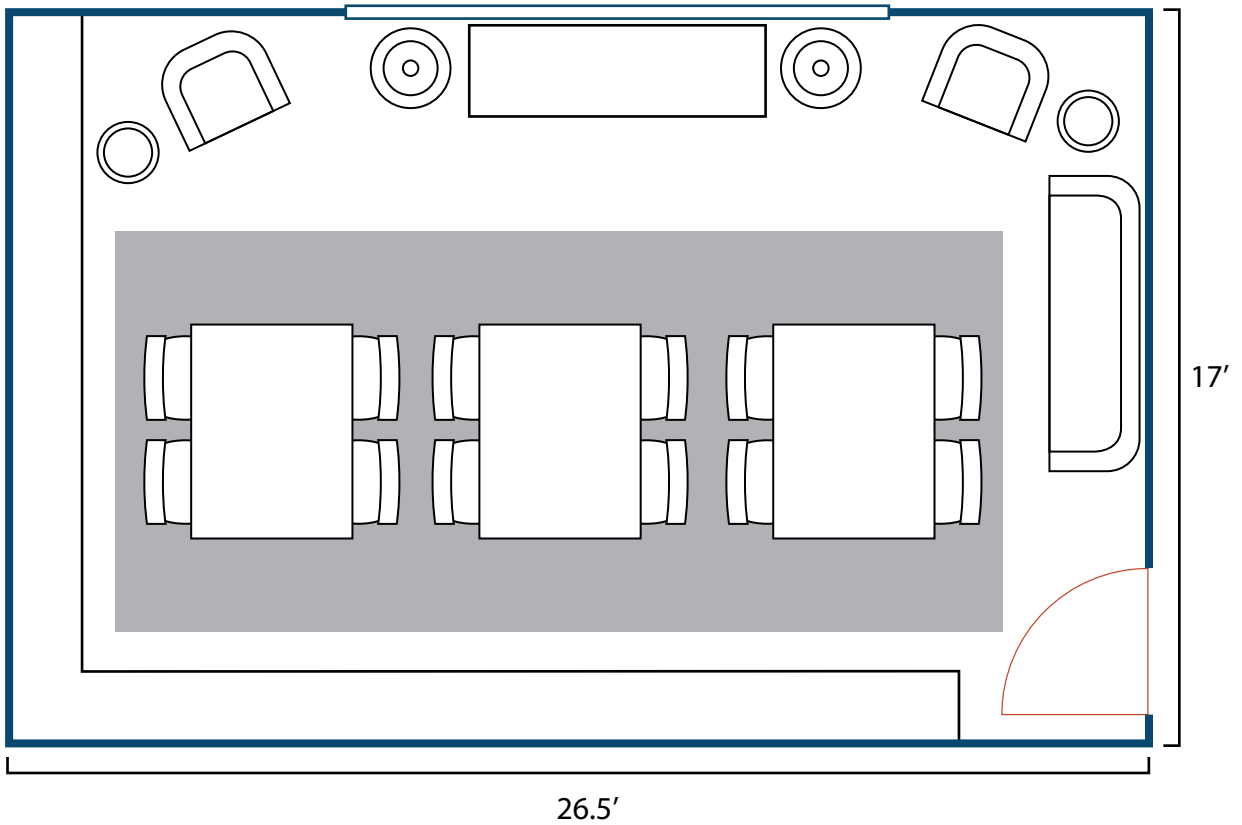

450ft<sup>2</sup>

LIBRARY

**ROOM CAPACITY (PEOPLE)**  
BOARDROOM: 14    RECEPTION: 25

**EQUIPMENT AVAILABLE**  
HIGH SPEED INTERNET & FLOATING FLIPCHART

1100ft<sup>2</sup>

**LOUNGE**

**ROOM CAPACITY (PEOPLE)**  
BOARDROOM: N/A RECEPTION: 100

**EQUIPMENT AVAILABLE**  
FLOATING FLIPCHART

812ft<sup>2</sup>

**UPPER  
LOBBY**

**ROOM CAPACITY (PEOPLE)**  
BOARDROOM: N/A RECEPTION: 80

**EQUIPMENT AVAILABLE**  
HIGH SPEED INTERNET & FLOATING FLIPCHART