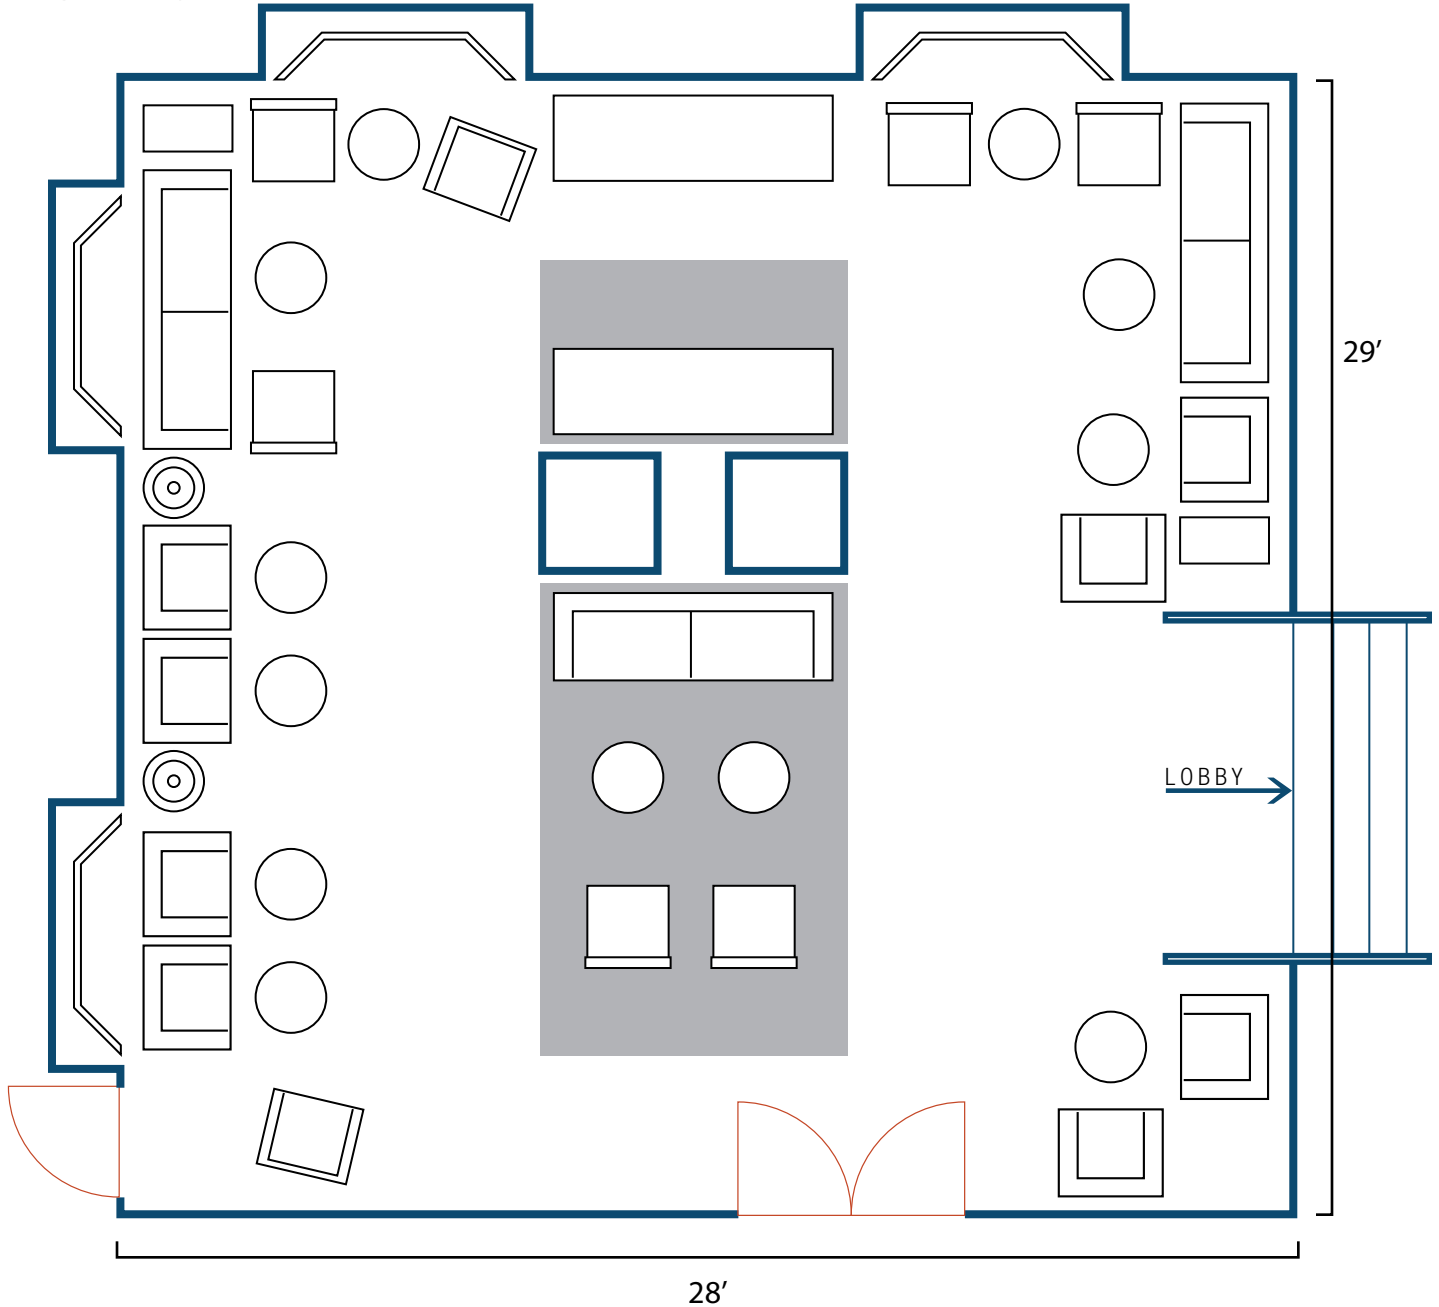

450ft<sup>2</sup>

LIBRARY

**ROOM CAPACITY (PEOPLE)**  
BOARDROOM: 14    RECEPTION: 25

**EQUIPMENT AVAILABLE**  
HIGH SPEED INTERNET & FLOATING FLIPCHART

1100ft<sup>2</sup>

**LOUNGE**

**ROOM CAPACITY (PEOPLE)**  
BOARDROOM: N/A RECEPTION: 100

**EQUIPMENT AVAILABLE**  
FLOATING FLIPCHART

812ft<sup>2</sup>

**UPPER  
LOBBY**

**ROOM CAPACITY (PEOPLE)**  
BOARDROOM: N/A RECEPTION: 80

**EQUIPMENT AVAILABLE**  
HIGH SPEED INTERNET & FLOATING FLIPCHART