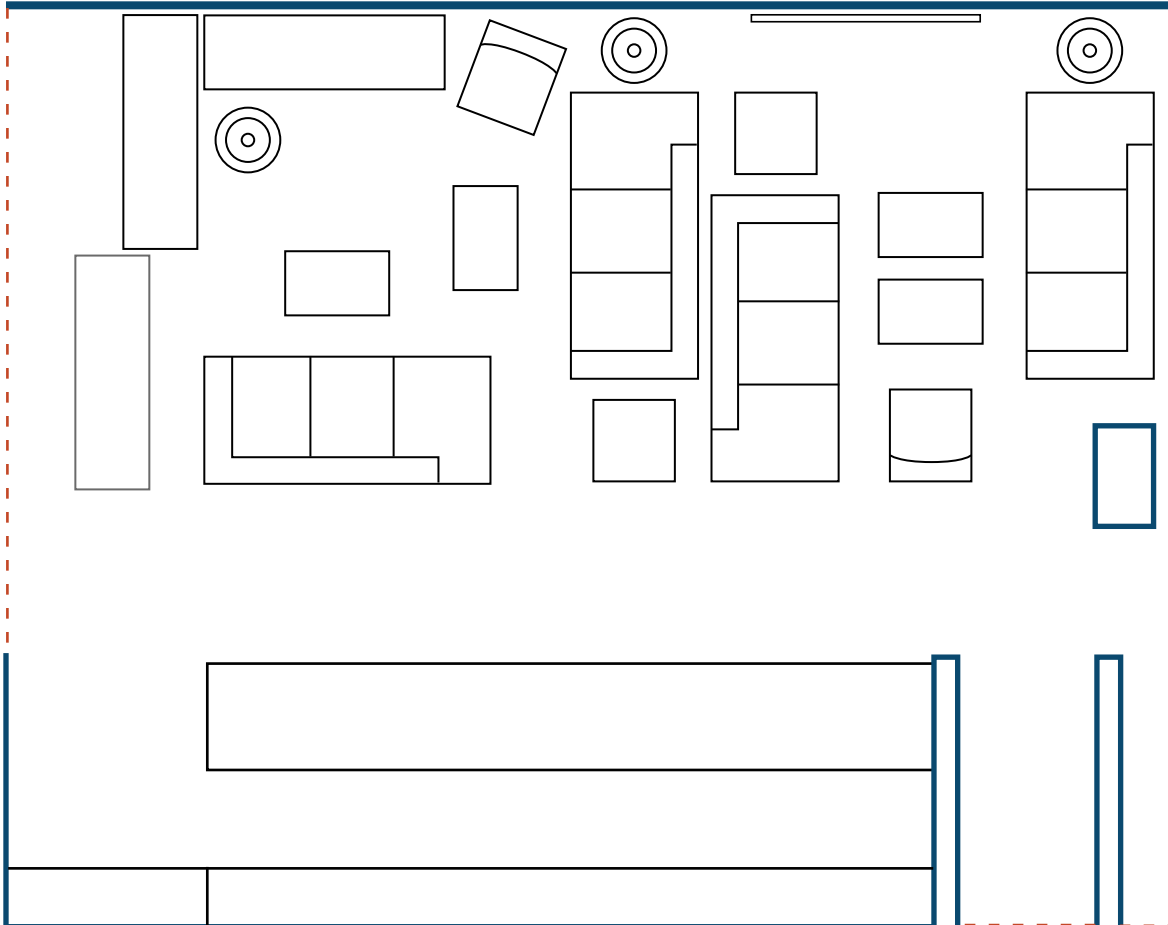

450ft<sup>2</sup>

LIBRARY

**ROOM CAPACITY (PEOPLE)**  
BOARDROOM: 14    RECEPTION: 25

**EQUIPMENT AVAILABLE**  
HIGH SPEED INTERNET & FLOATING FLIPCHART

1100ft<sup>2</sup>

**LOUNGE**

**ROOM CAPACITY (PEOPLE)**  
BOARDROOM: N/A RECEPTION: 100

**EQUIPMENT AVAILABLE**  
FLOATING FLIPCHART

812ft<sup>2</sup>

**UPPER  
LOBBY**

**ROOM CAPACITY (PEOPLE)**  
BOARDROOM: N/A RECEPTION: 80

**EQUIPMENT AVAILABLE**  
HIGH SPEED INTERNET & FLOATING FLIPCHART